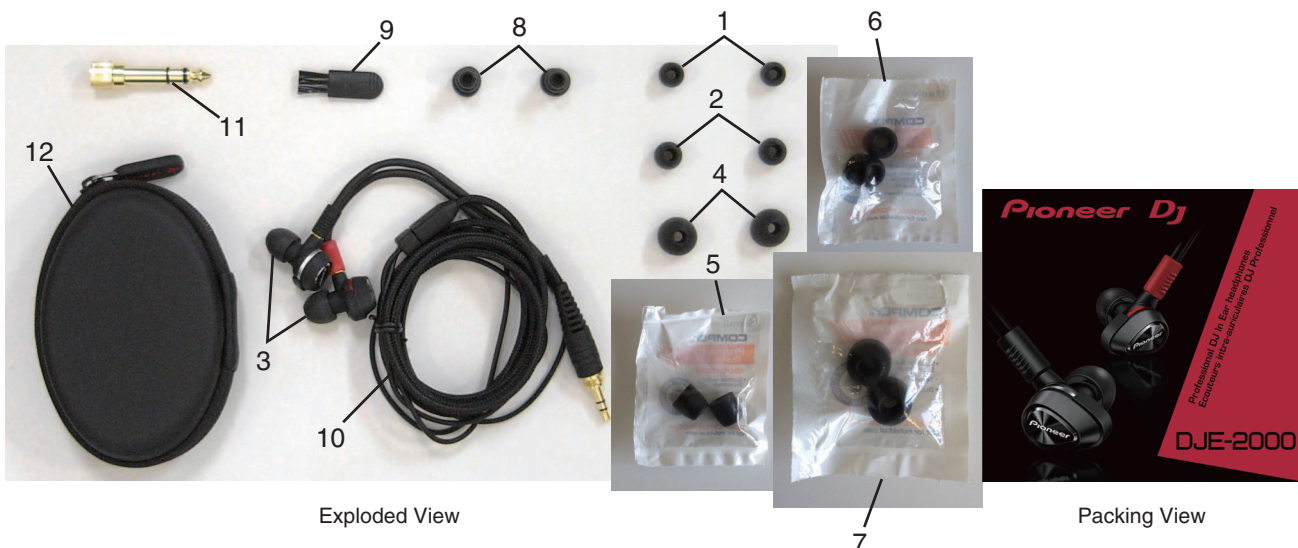

#### DJE-2000-K Parts List

Mark No.	Description	Part No.	Mark No.	Description	Part No.
1	Earphone Tips (XS)	WNK3412	6	Comply Earphone Tips Assy (M)(*)	WEA1013
2	Earphone Tips (S)	WNK3411	7	Comply Earphone Tips Assy (L)(*)	WEA1015
3	Earphone Tips (M)	WNK3410	8	Triple-flange Earphone Tips	WNK4547
4	Earphone Tips (L)	WNK3413	9	Brush	WEP1128
5	Comply Earphone Tips Assy (S)(*)	WEA1016	10	Cord Assy (1.6 m)	WDE1514
			11	Plug Adapter	WKX1049
			12	Carrying Case	WHX1049

\*) The COMPLY foam tip is an ASSY supplies with two parts set. Please note that the foam tip cannot be supplied one by one.