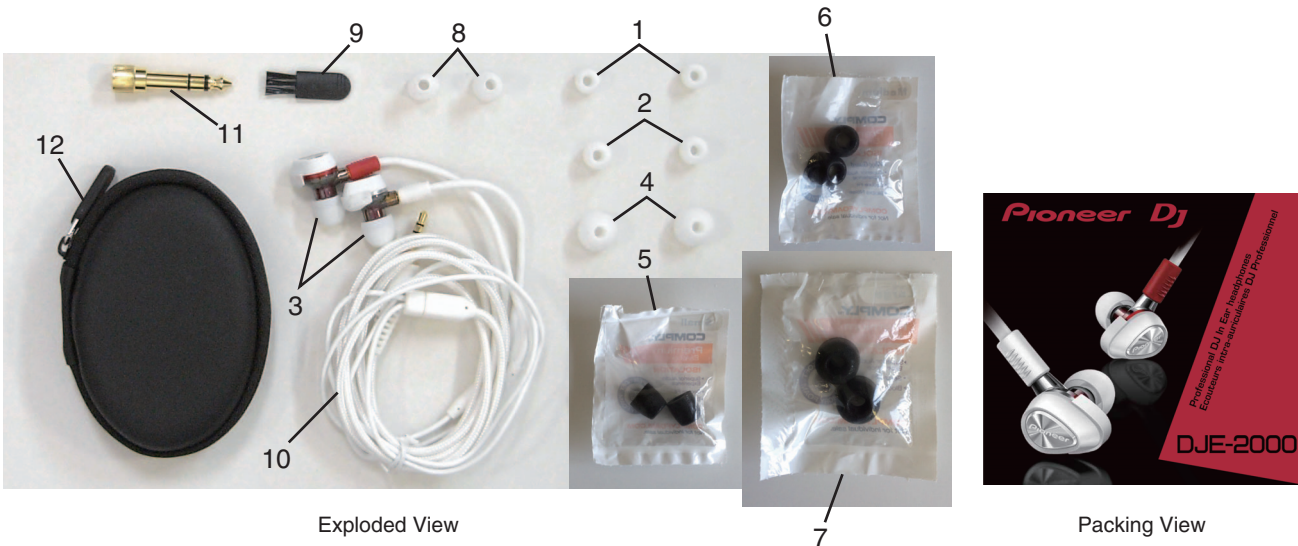

3.4 FOR DJE-2000-W

DJE-2000-W Parts List

Mark No.	Description	Part No.	Mark No.	Description	Part No.
1	Earphone Tips (XS)	WNK3554	6	Comply Earphone Tips Assy (M)(*)	WEA1013
2	Earphone Tips (S)	WNK3553	7	Comply Earphone Tips Assy (L)(*)	WEA1015
3	Earphone Tips (M)	WNK3552	8	Triple-flange Earphone Tips	WNK4547
4	Earphone Tips (L)	WNK3555	9	Brush	WEP1128
5	Comply Earphone Tips Assy (S)(*)	WEA1016	10	Cord Assy (1.6 m)	WDE1518
			11	Plug Adapter	WKX1049
			12	Carrying Case	WHX1049

*) The COMPLY foam tip is an ASSY supplies with two parts set. Please note that the foam tip cannot be supplied one by one.